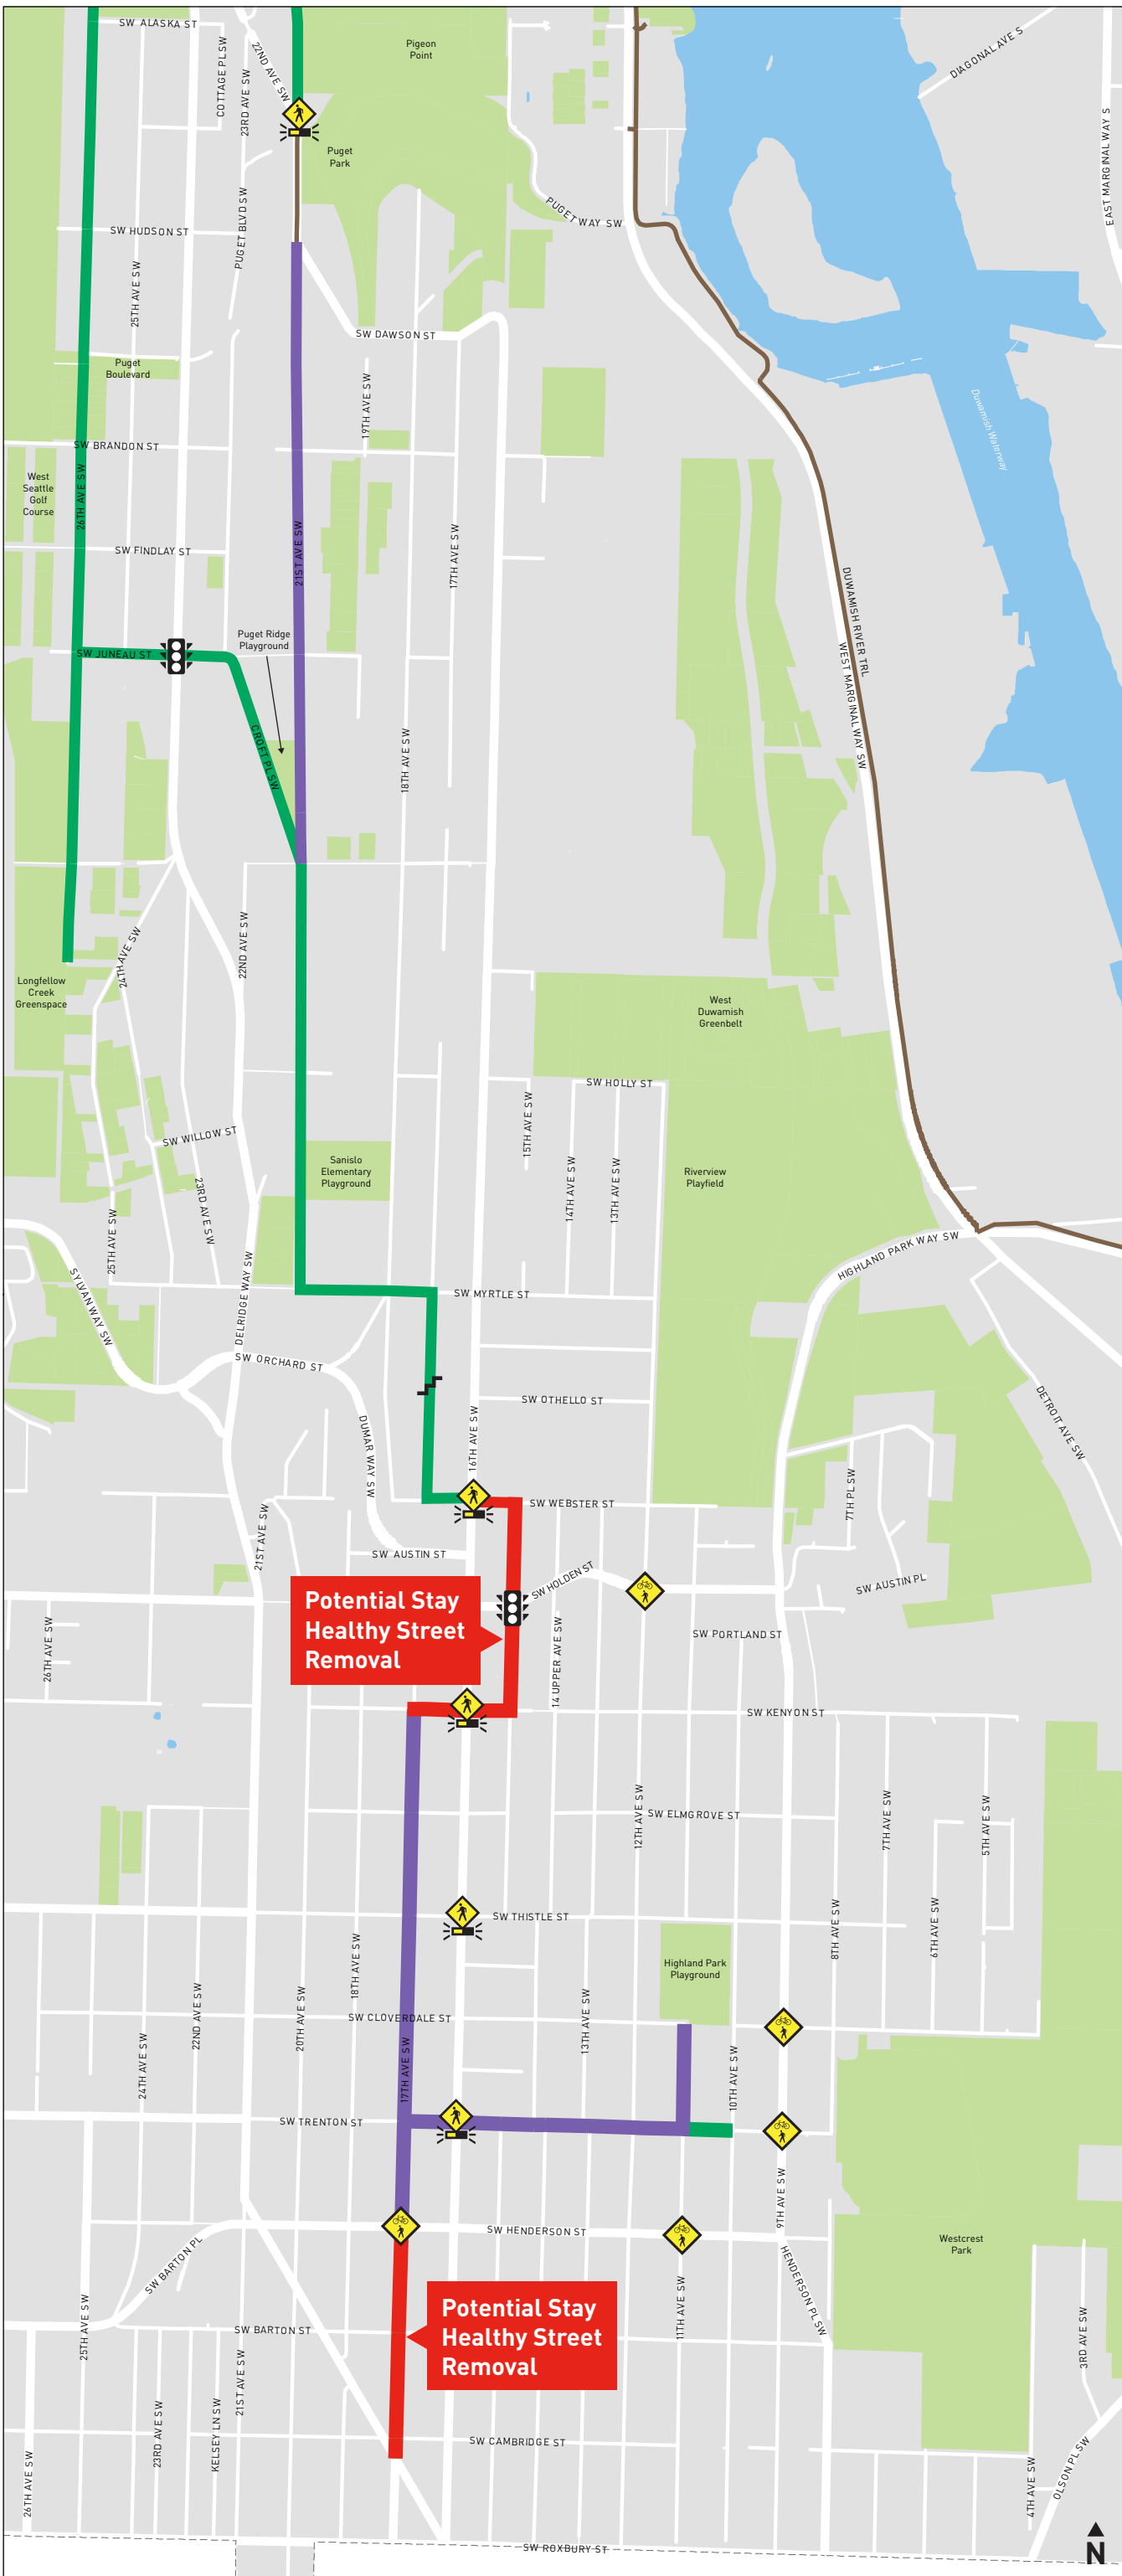

STAY HEALTHY STREETS

Delridge/Highland Park

 Proposed Permanent Healthy Street Route

 Potential Stay Healthy Street Removals

 Crossing Improvement

 Crossing Signal

 Flashing Beacon Crossing

 Staircase

Existing Bike Facilities

 Multi-use Trail

 Neighborhood Greenway

Potential Stay Healthy Street Removal

Potential Stay Healthy Street Removal